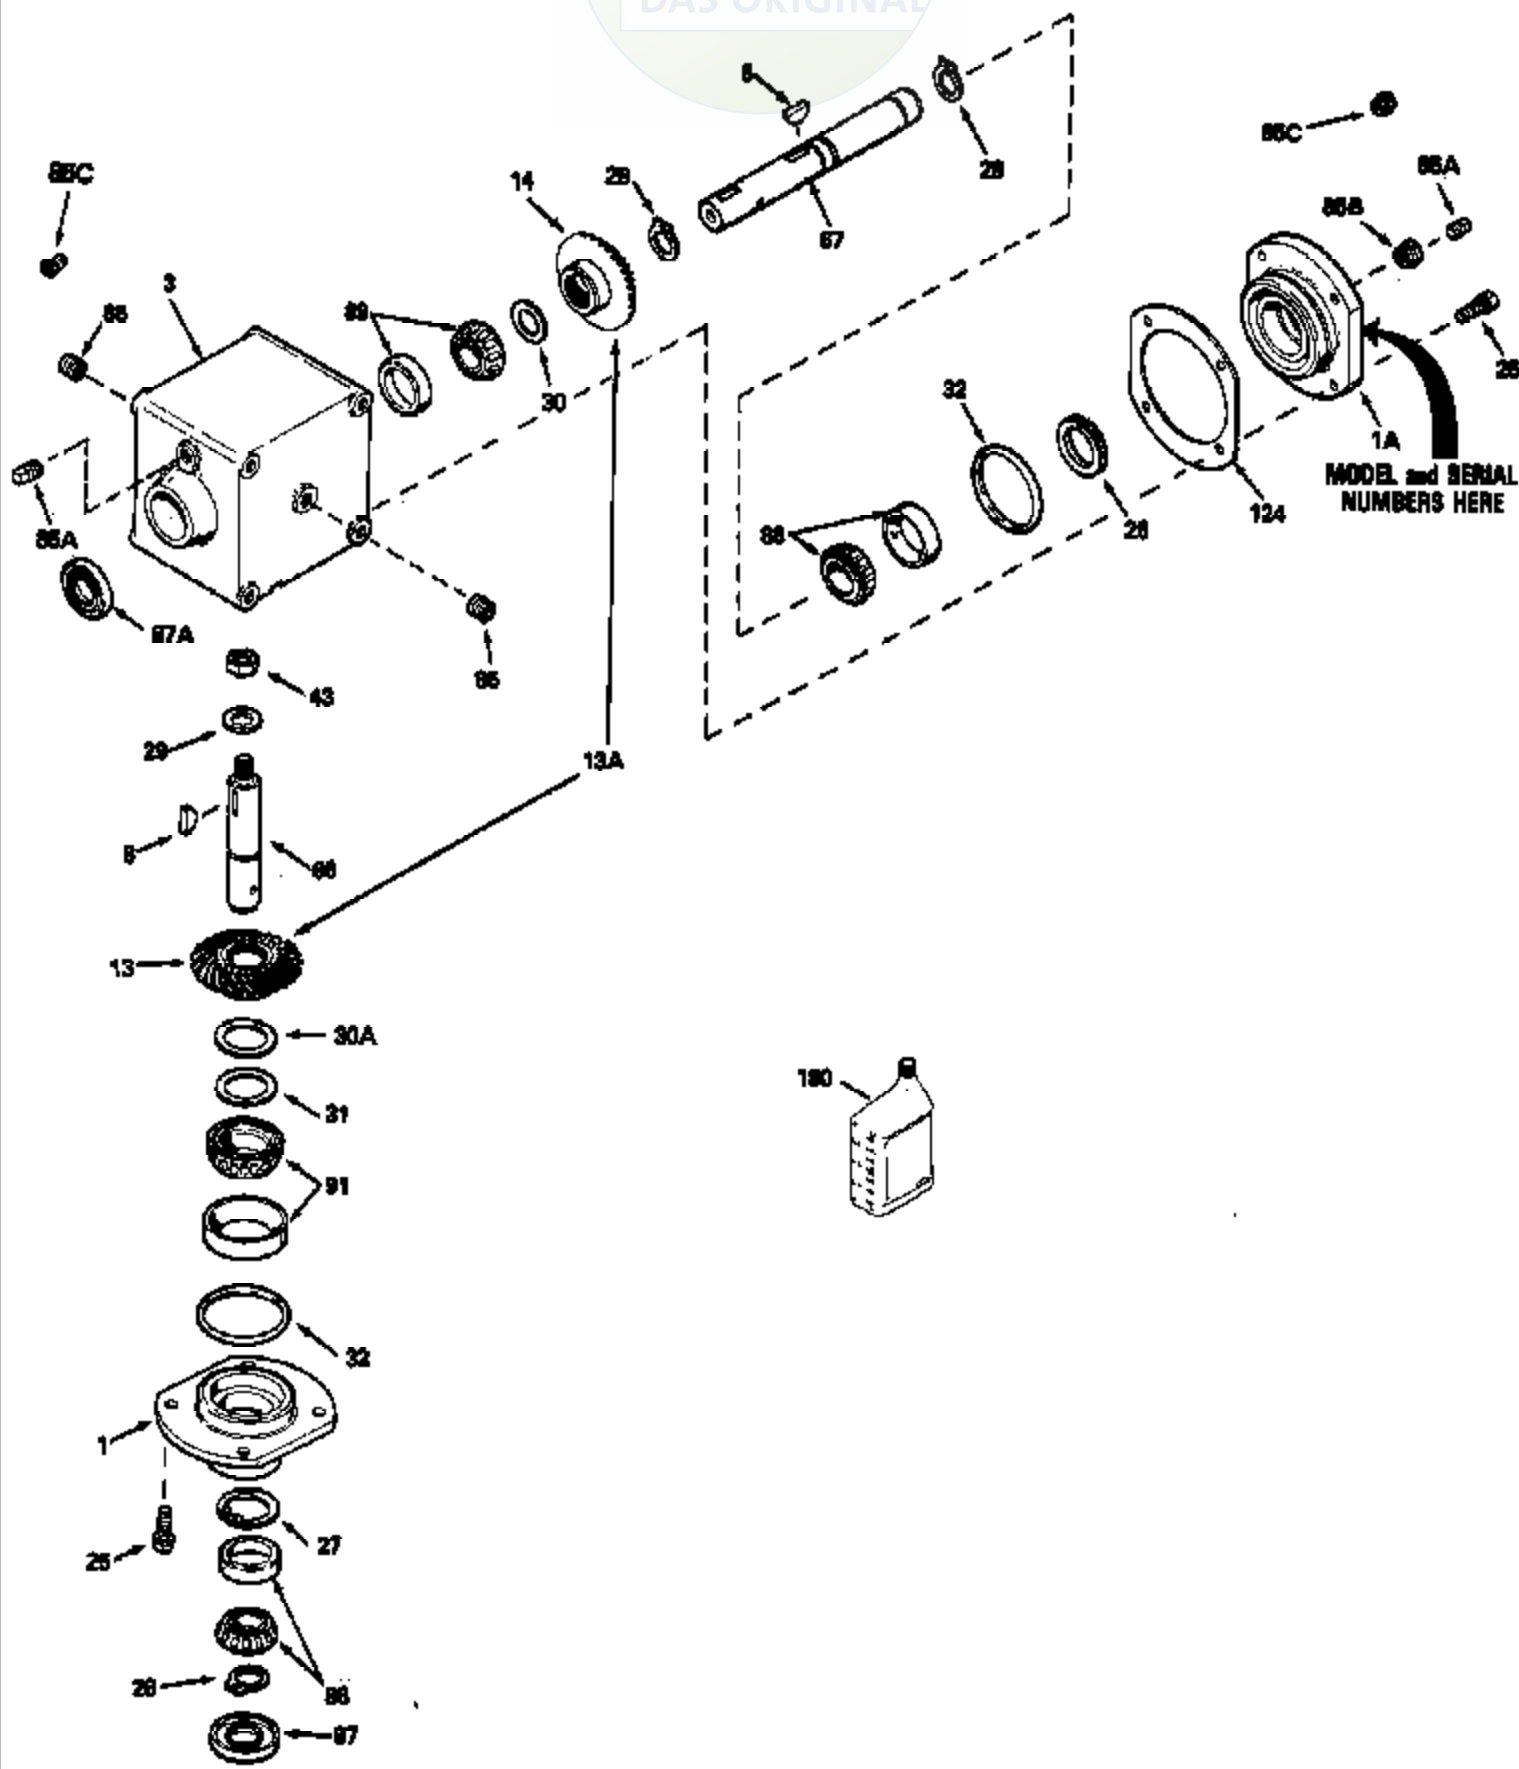

JOIST
DAS ORIGINAL

ILLUSTRATION SHOWS TYPICAL PARTS ONLY. ORDER BY PART NUMBER. PARTS NOT LISTED ARE SUPPLIED BY OEM.

Ref #	Part Number	Qty	Description
1A	786106		Retainer Cap
1	786104A		Retainer Cap
3	770076		Right Angle Drive Housing
8	792114		Woodruff Key No. 807
13	778254		Bevel Gear (25 teeth)
14	778255		Bevel Gear (25 teeth)
25	792037		Screw, 5/16-18 x 1"
26	780137		Load Ring
27	792112		Retaining Ring
28	792113		Retaining Ring
29	792115		Flat Washer
30	780131		Shim
31	780138	1100-1100-034	Shim Page 2 of 2
32	788063	Peerless	"O" Ring
43	792110A		Hex Jam Nut, 3/4-16
66	776281		Input Shaft (5.38" long)
67	776294		Output Shaft (7.625" long)
85C	792118		Relief Valve
85A	792039		Pipe Plug, 1/8"
85	792116		Pipe Plug, 1/4-18
87A	788065		Oil Seal
87	788064		Oil Seal
88	780132		Bearing & Cup Ass'y (SEE REPAIR MANUA L)
89	780132		Bearing & Cup Ass'y (SEE REPAIR MANUA L)
91	780134		Bearing & Cup Ass'y (SEE REPAIR MANUA L)
124	780136		Retainer Cap Shim
180	730229A		Gear Oil 80W90